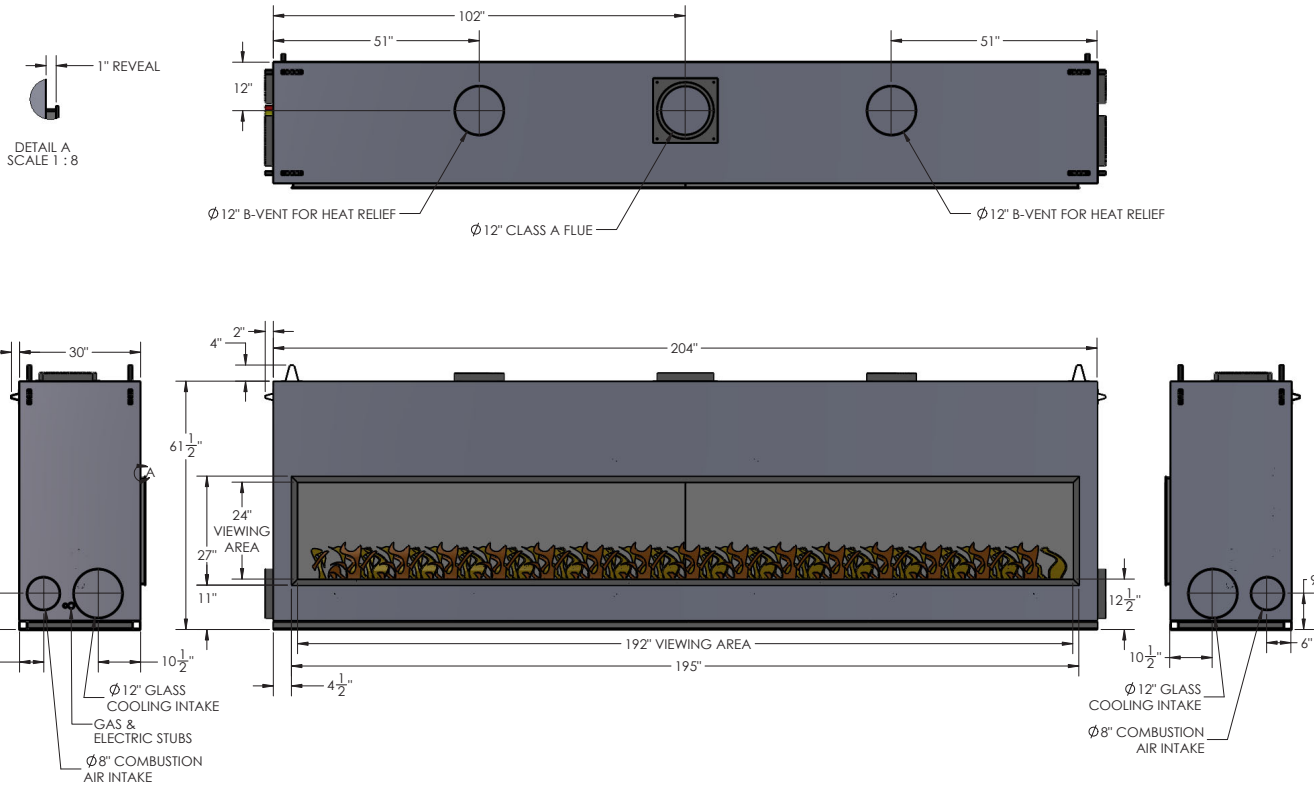

# ACUCRAFT FIREPLACE SPEC SHEET

MODEL: A-BL-16-SS  
SERIES: BLAZE

## DIMENSIONS

<b>Viewing Area:</b>	192" W x 24" H, Sealed
<b>Dimensions:</b>	204" W x 61 1/2" H x 30" D

## FRAMING SPECIFICATIONS

A	B	C
208"	65 1/2"	32"

Acucraft Fireplaces  
Big Lake, MN  
Acucraft.com  
888-317-6499  
info@acucraft.com

## SPECIFICATIONS

<b>Viewing Area:</b>	192"W x 24"H	<b>BTUs/Hour:</b>	225,000
<b>Fireplace Dimensions:</b>	204"W x 61 1/2"H x 30"D	<b>Combustion Air Intake:</b>	Dual 8"
<b>Burner Length:</b>	186"	<b>Class A Flue Size:</b>	12"
<b>Min. Inlet Pressure:</b>	7" W.C. NG, 11" W.C. LP	<b>Max. Inlet Pressure:</b>	14" W.C. NG, 14" W.C. LP
<b>Fuel Type:</b>	Natural Gas or Propane	<b>Controls:</b>	On/Off Switch
<b>Power Venting:</b>	Enervex RS12 (Flue), Dual Enervex RS16 (Heat Relief)	<b>Electrical:</b>	110V AC