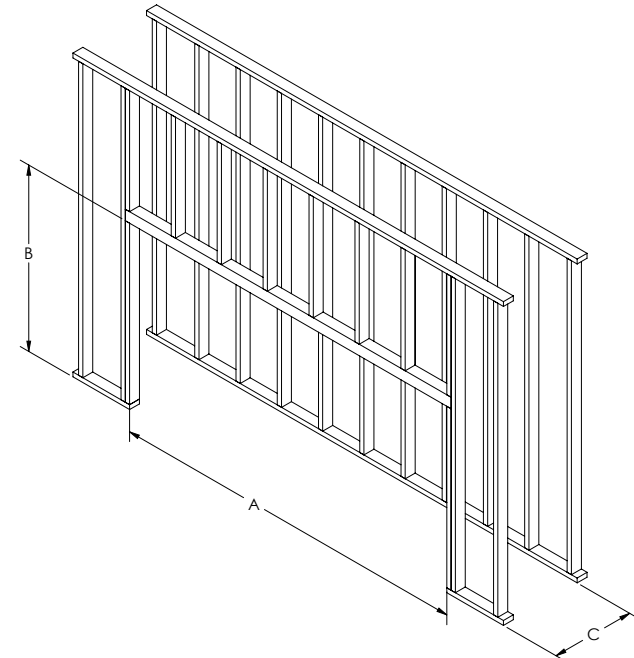

# ACUCRAFT FIREPLACE SPEC SHEET

MODEL: A-BL-16-SS  
SERIES: BLAZE

## DIMENSIONS

<b>Viewing Area:</b>	192" W x 24" H, Sealed
<b>Dimensions:</b>	204" W x 61 1/2" H x 30" D

## FRAMING SPECIFICATIONS

A	B	C
208"	65 1/2"	32"

Acucraft Fireplaces  
Big Lake, MN  
Acucraft.com  
888-317-6499  
info@acucraft.com